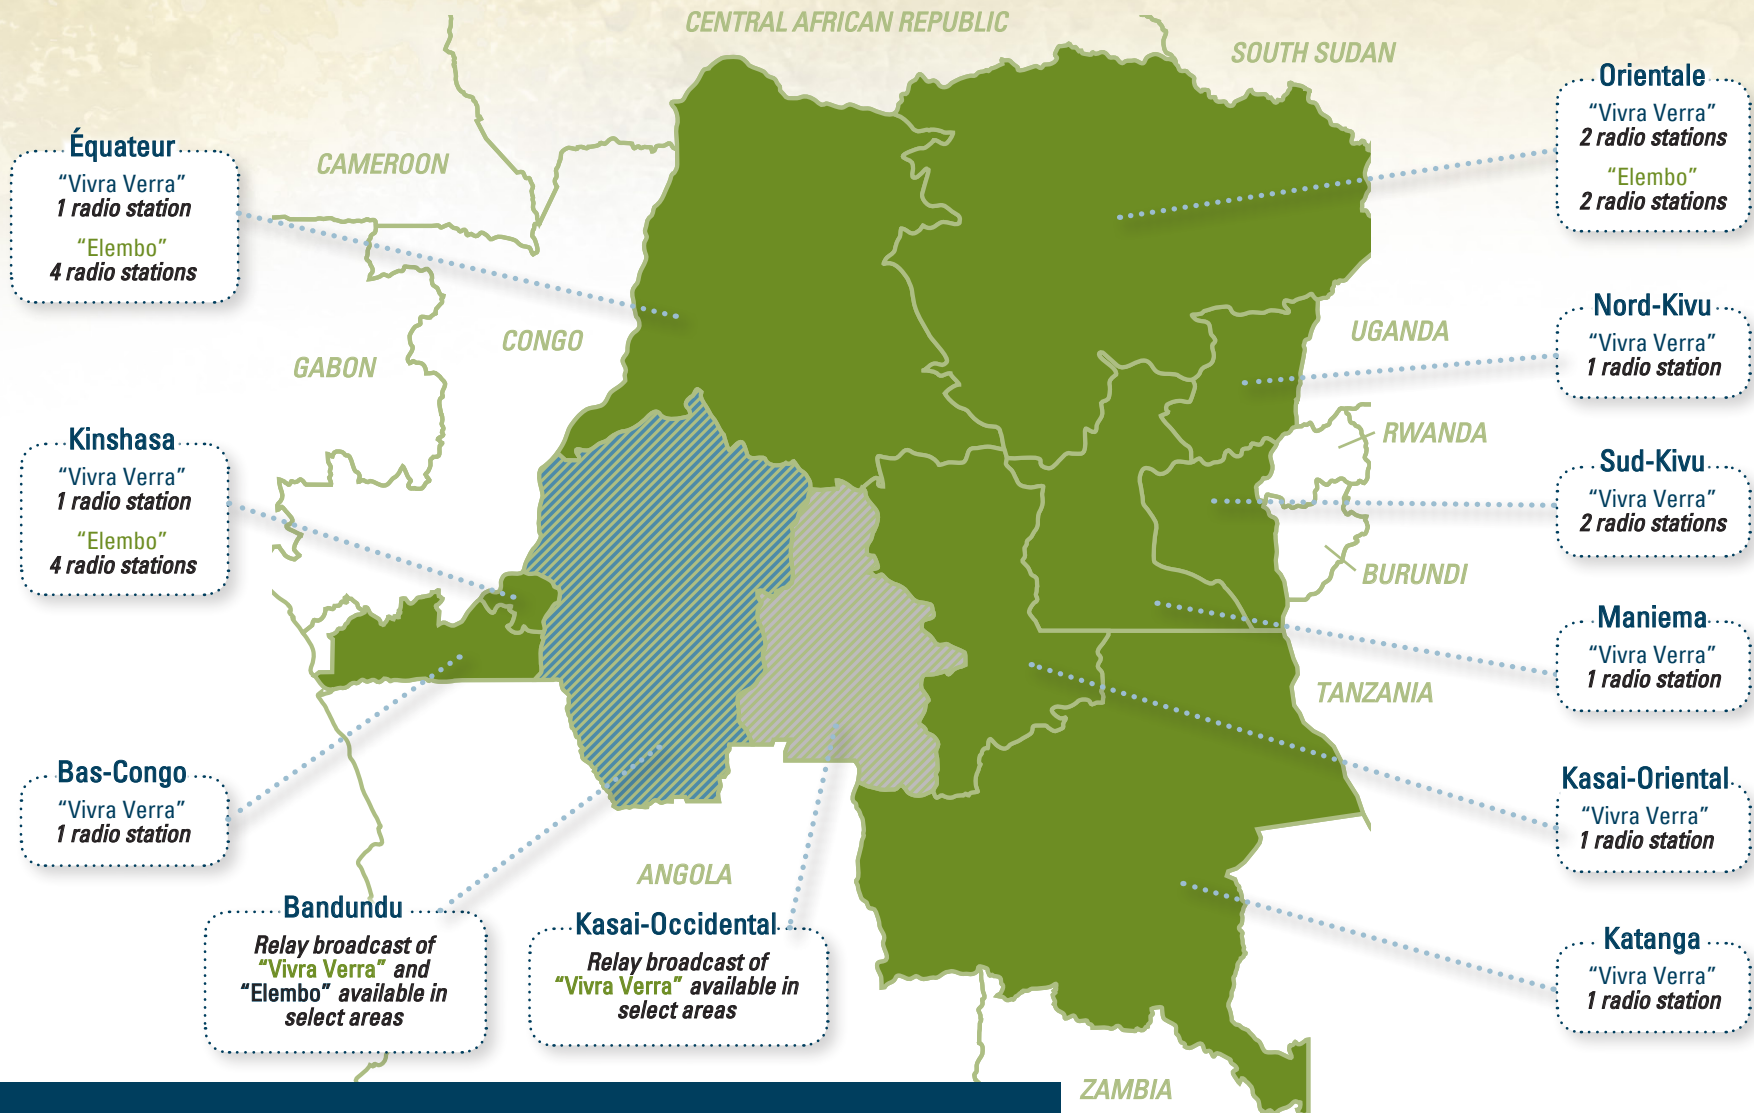

# POPULATION MEDIA CENTER

Acting for Change

# PMC DR CONGO

## BROADCAST MAP BY PROVINCE

### TWO UNIQUE SERIAL DRAMAS

**VIVRA VERRA** IN FRENCH ("TIME WILL TELL") - AIRING SEP 2014 - APR 2016 OVER RADIO OKAPI NETWORK  
**ELEMBO** IN LINGALA ("FOOTPRINT") - AIRING FEB 2015 - OCT 2016 OVER FONDATION HIRONDELLE NETWORK