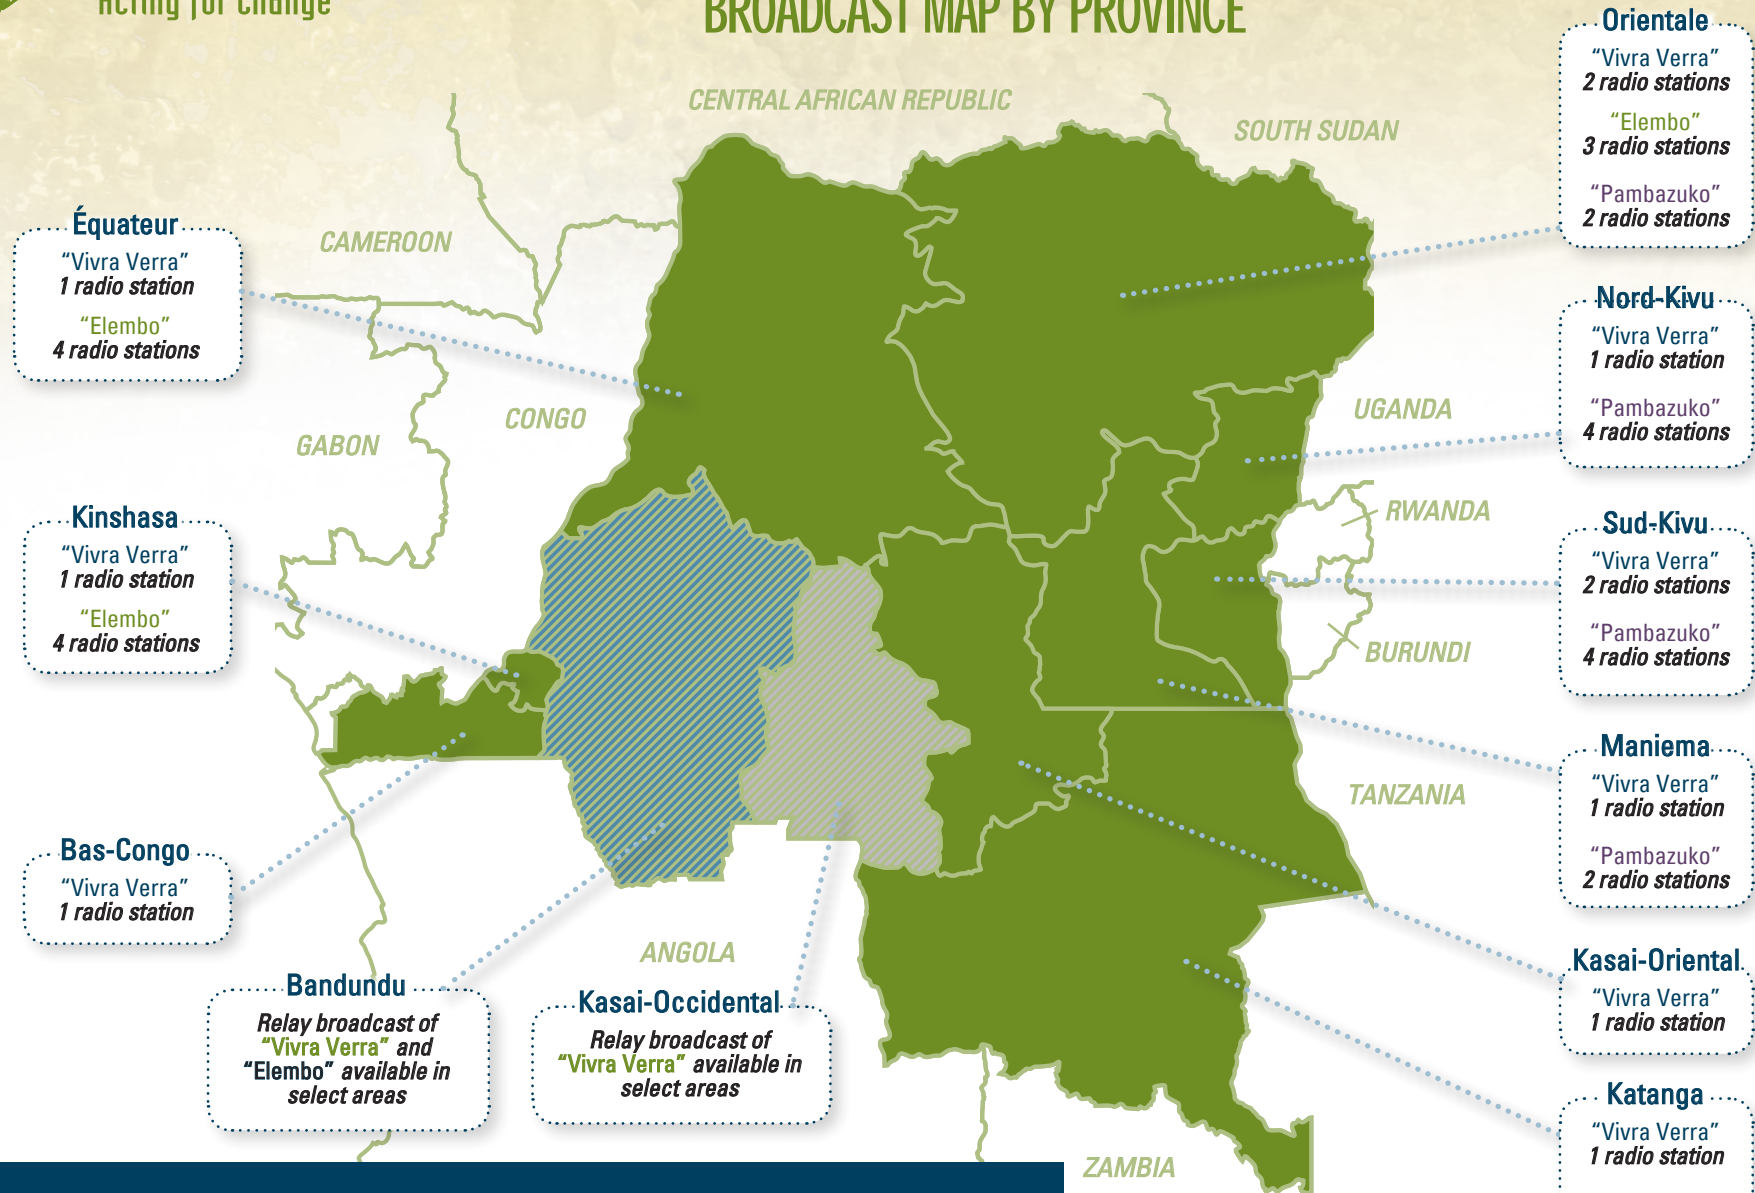

# POPULATION MEDIA CENTER

Acting for Change

## BROADCAST MAP BY PROVINCE

### THREE UNIQUE SERIAL DRAMAS

**VIVRA VERRA** IN FRENCH ("TIME WILL TELL") - AIRING SEP 2014 - MAR 2016 OVER RADIO OKAPI NETWORK  
**ELEMO** IN LINGALA ("FOOTPRINT") - AIRING FEB 2015 - AUG 2016 OVER FONDATION HIRONDELLE NETWORK  
**PAMBAZUKO** IN SWAHILI ("DAWN OF A NEW BEGINNING") - AIRING FEB 2016 - AUG 2017