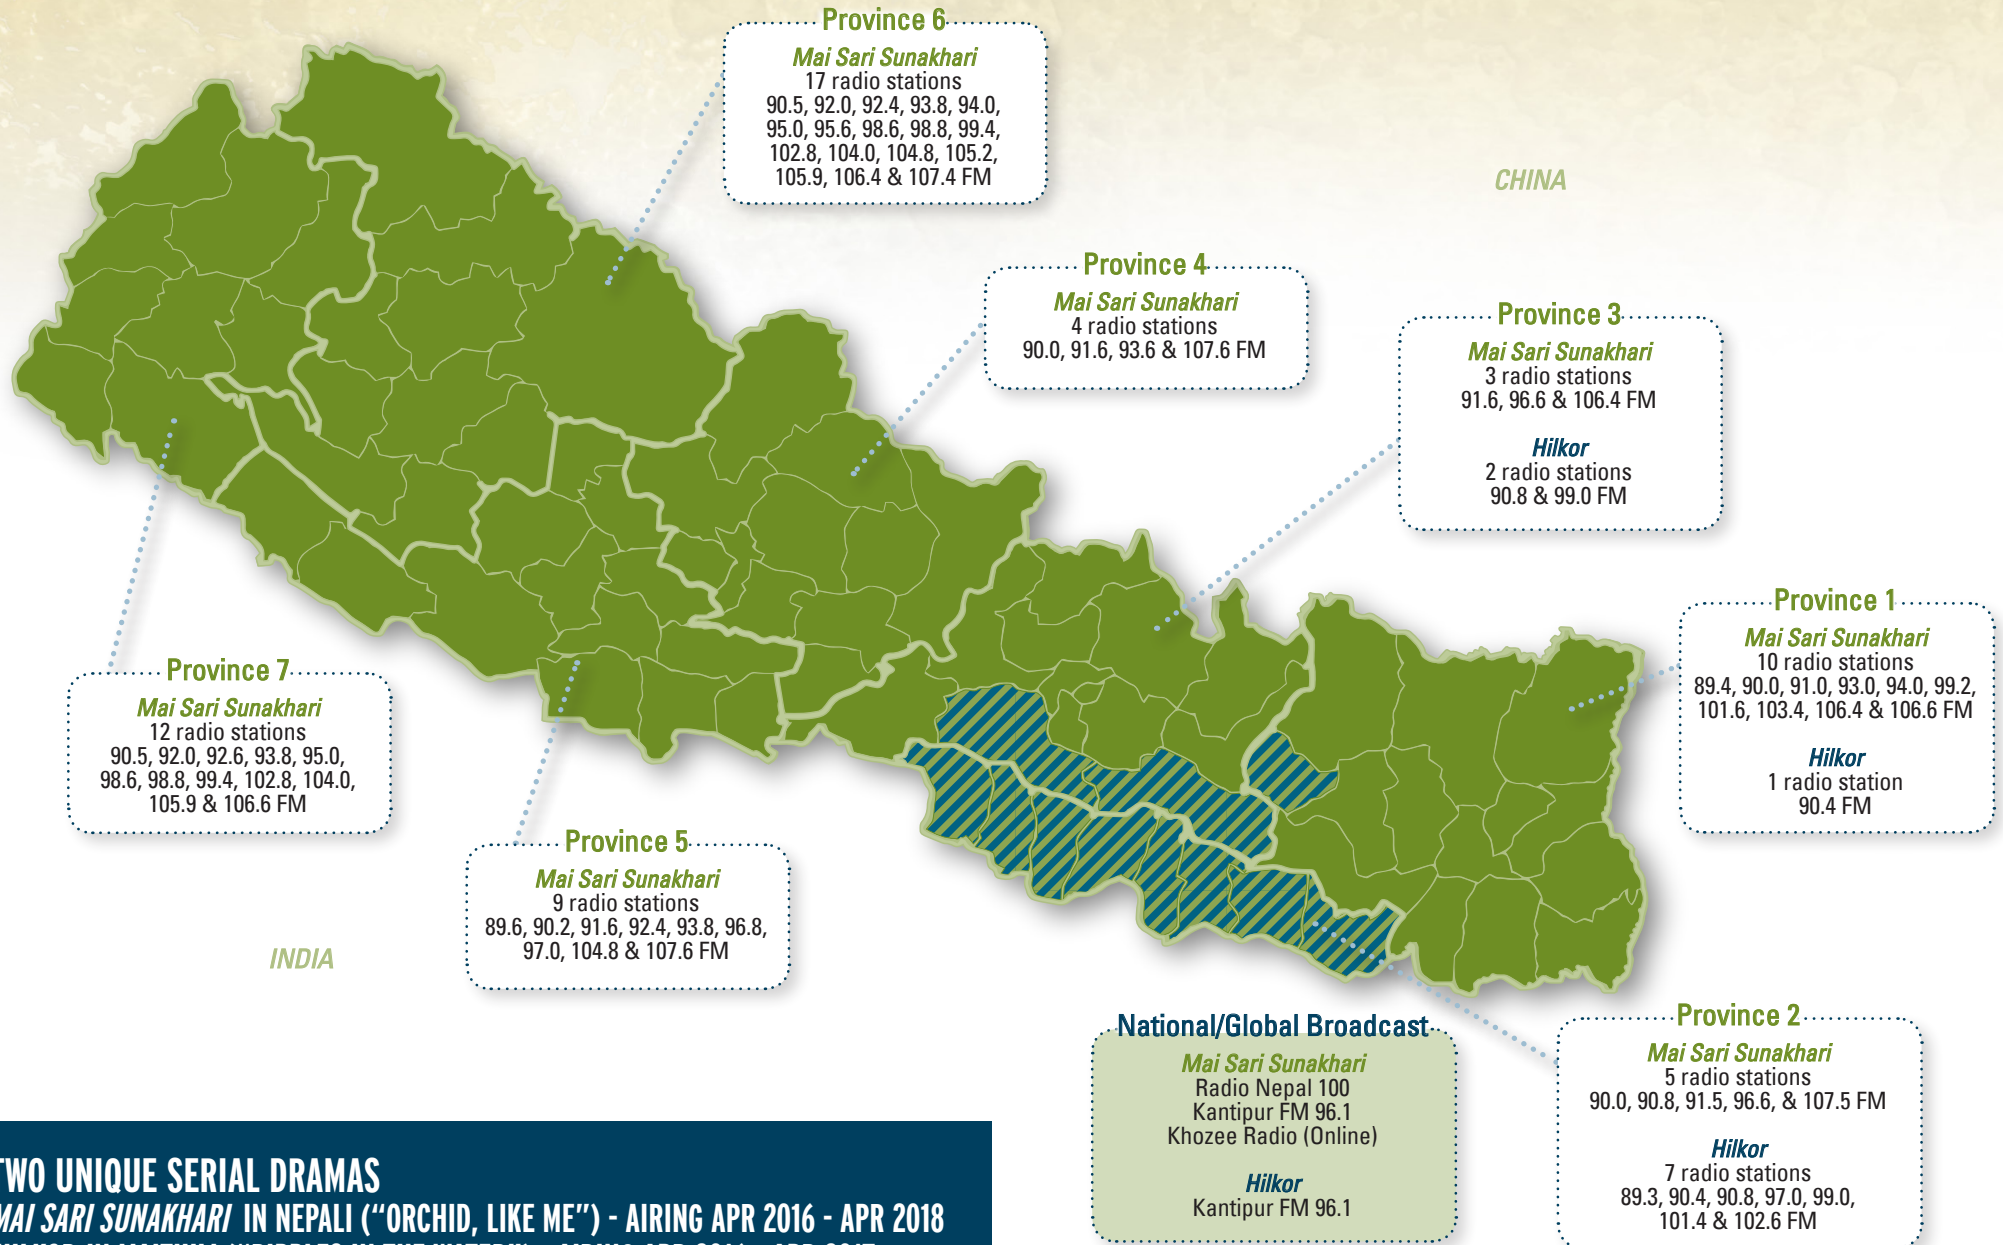

POPULATION MEDIA CENTER

Acting for Change

PMC NEPAL

BROADCAST MAP BY PROVINCE

TWO UNIQUE SERIAL DRAMAS

MAI SARI SUNAKHARI IN NEPALI ("ORCHID, LIKE ME") - AIRING APR 2016 - APR 2018

HILKOR IN MAITHILI ("RIPPLES IN THE WATER") - AIRING APR 2016 - APR 2017